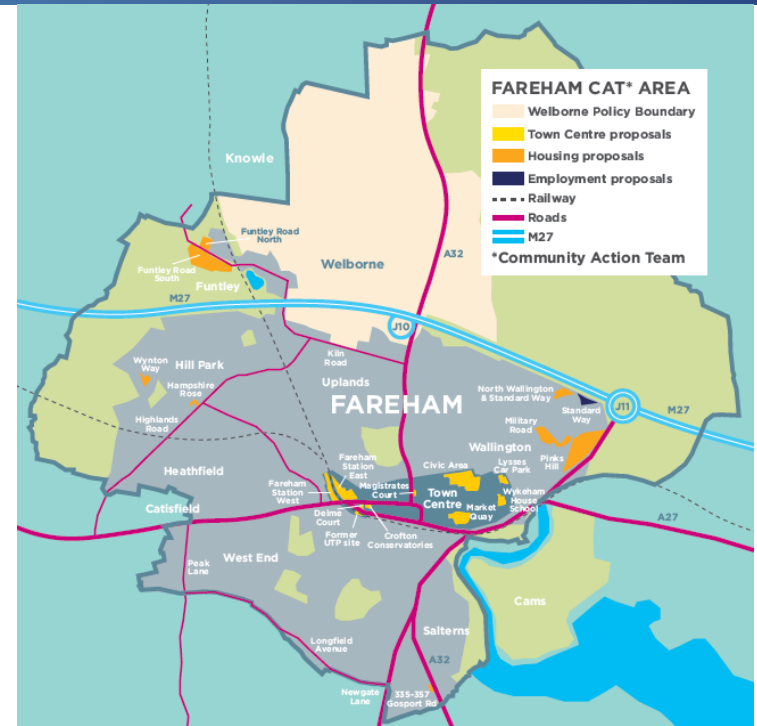

What's happening now?

Housing supply & planning decisions:

- The Council needs a continued **5 year** supply of housing sites
- This helps the Council control where development takes place
- Current supply is 4.39 years
- Recent and forthcoming planning permissions granted will add to our supply