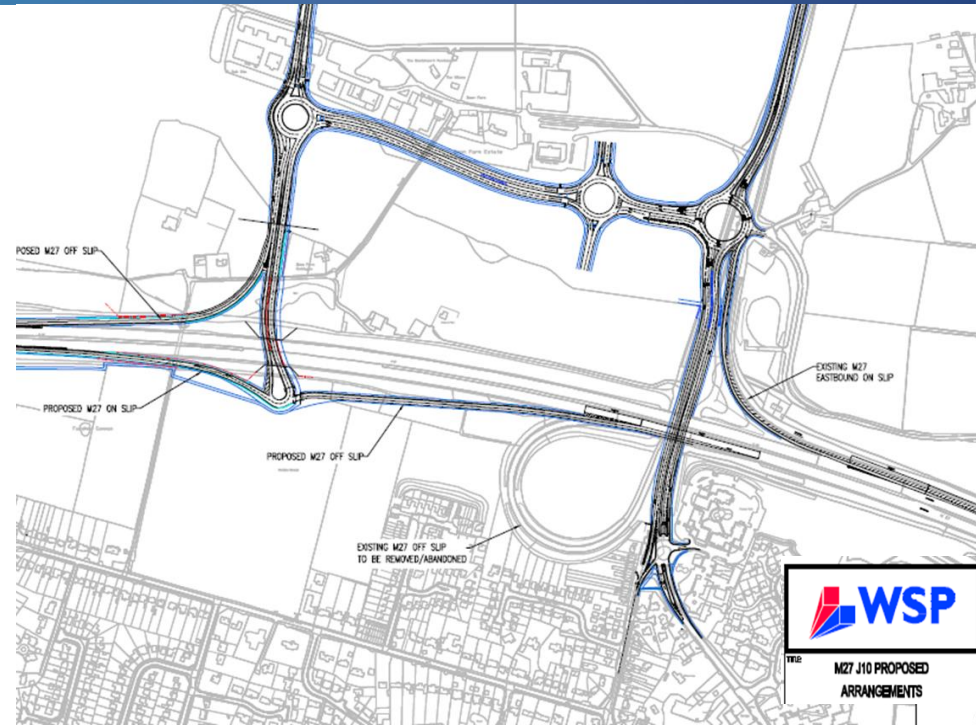

- Road improvements complete:
 - Station roundabout to Gudge Heath Lane
 - St Margaret's Roundabout
 - Newgate Lane
 - Peel Common Roundabout

A look at last year

- Detailed J10 proposals submitted:
- Remodelled into an all moves junction
- M27 Smart Motorway unveiled:
- 4 lanes between J4 and J11