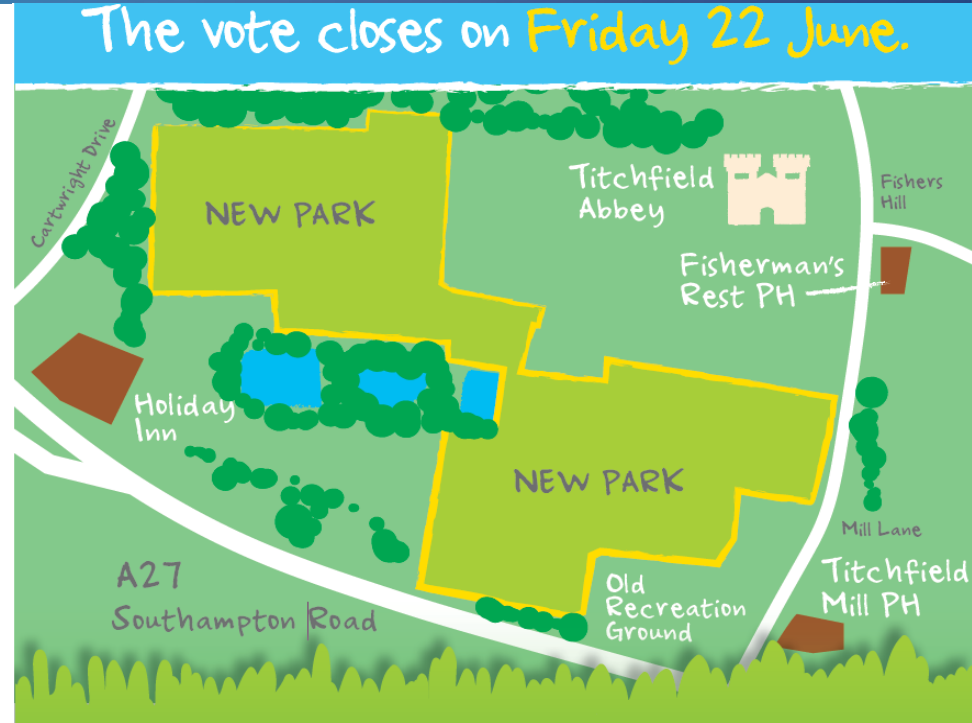

Ministry of Housing,
Communities &
Local Government

FAREHAM
BOROUGH COUNCIL

What's happening now?

- Play Area Consultations:
- Portchester Park
- Eastern Park
- Castle Street
- Name Titchfield's new park:
- Tannery Meadows
- Abbey Meadows
- Meon Meadows
- New E-Panel Mailer