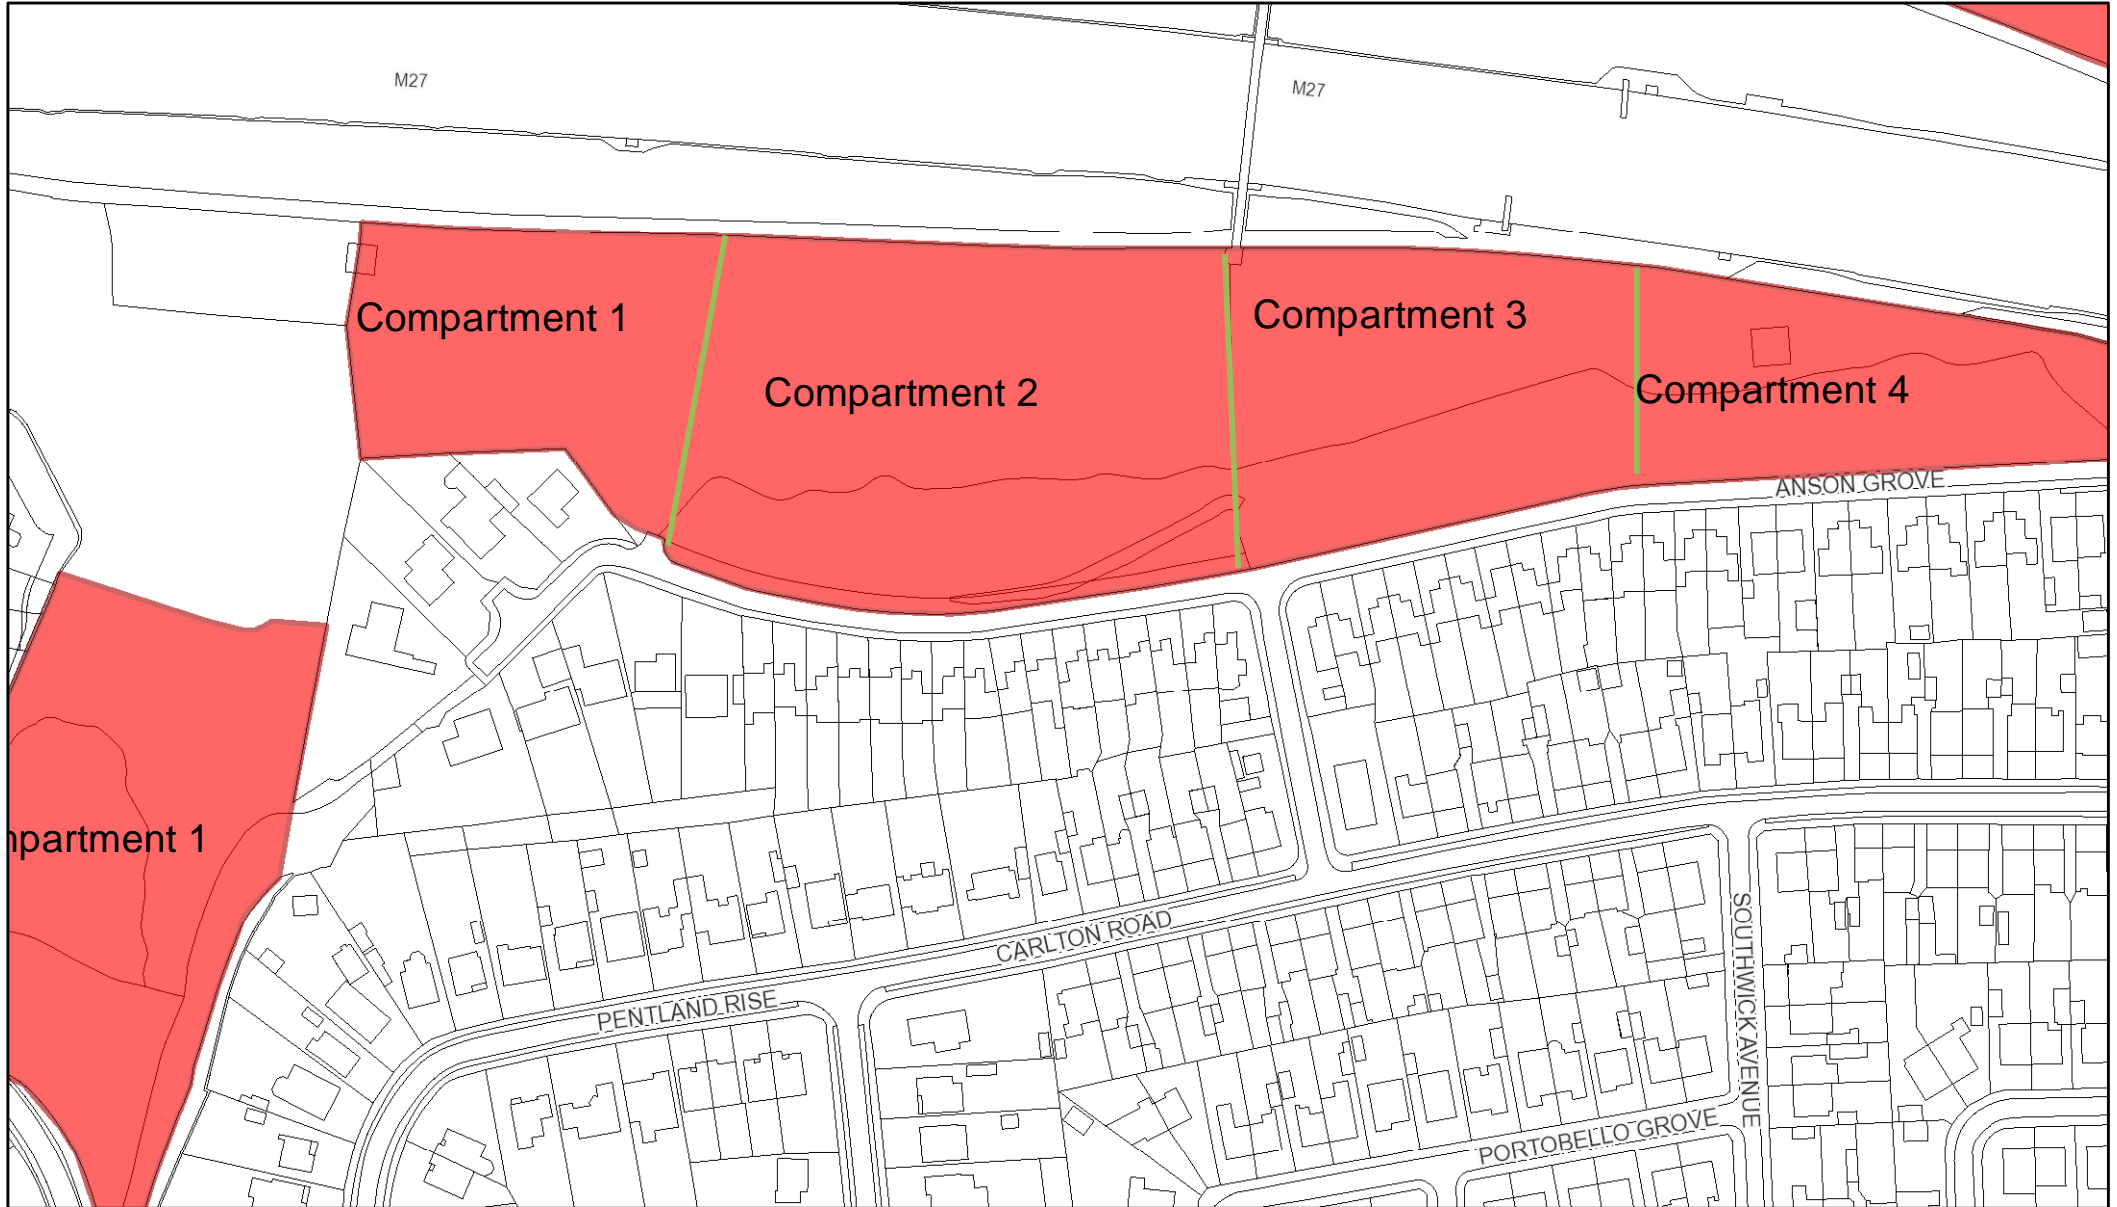

# Anson Grove Compartment Map

January 22, 2020

Scale 1:1,870