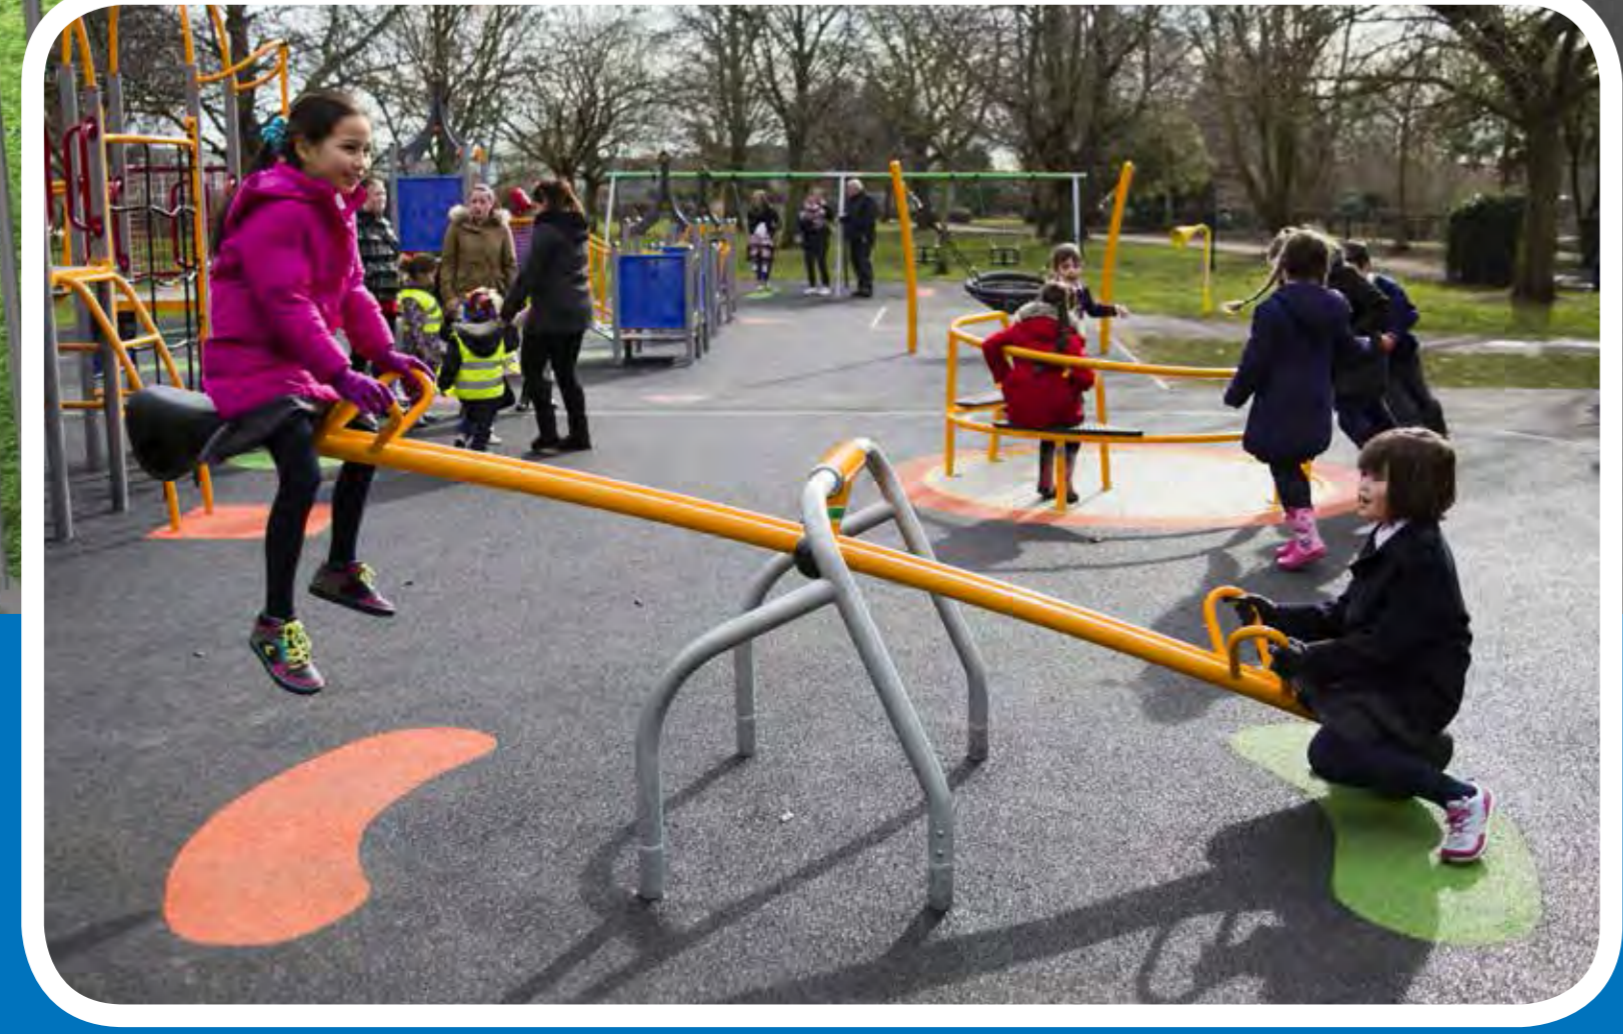

www.hags-smp.co.uk // www.hags.co.uk
HAGS SMP
Inspiring all generations

Drake Close **PLAY!**

FAREHAM
BOROUGH COUNCIL

Drawing no: Q-13276-P5V4-V-0
Date: 23.03.16