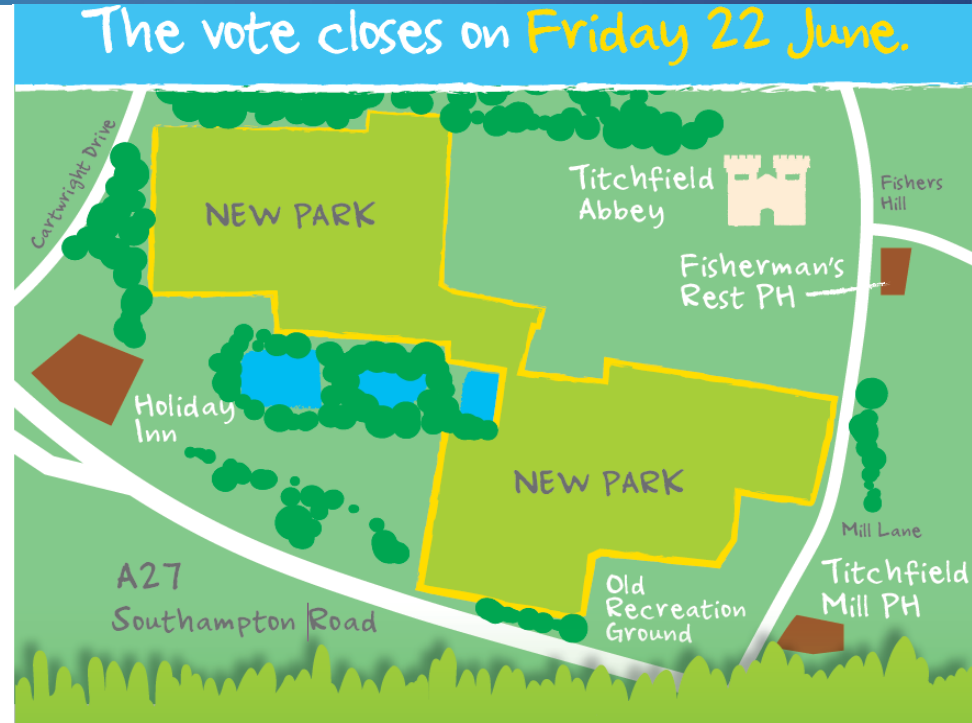

Ministry of Housing,
Communities &
Local Government

FAREHAM
BOROUGH COUNCIL

What's happening now?

- Play Area Consultations:
- Eastern Parade
- Castle Street
- Sweethills Crescent
- Name Titchfield's new park:
- Tannery Meadows
- Abbey Meadows
- Meon Meadows
- New E-Panel Mailer