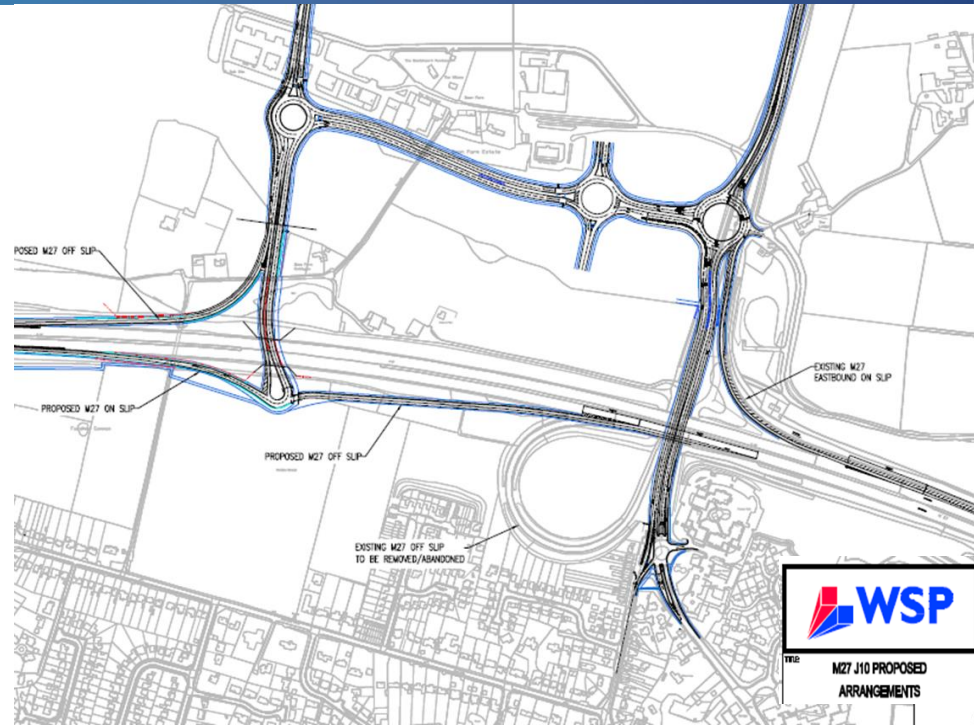

- Road improvements complete:
 - Station roundabout to Gudge Heath Lane
 - St Margaret's Roundabout
 - Newgate Lane
 - Peel Common Roundabout

A look at last year

- Detailed J10 proposals submitted:
- Remodelled into an all moves junction
- M27 Smart Motorway unveiled:
- 4 lanes between J4 and J11