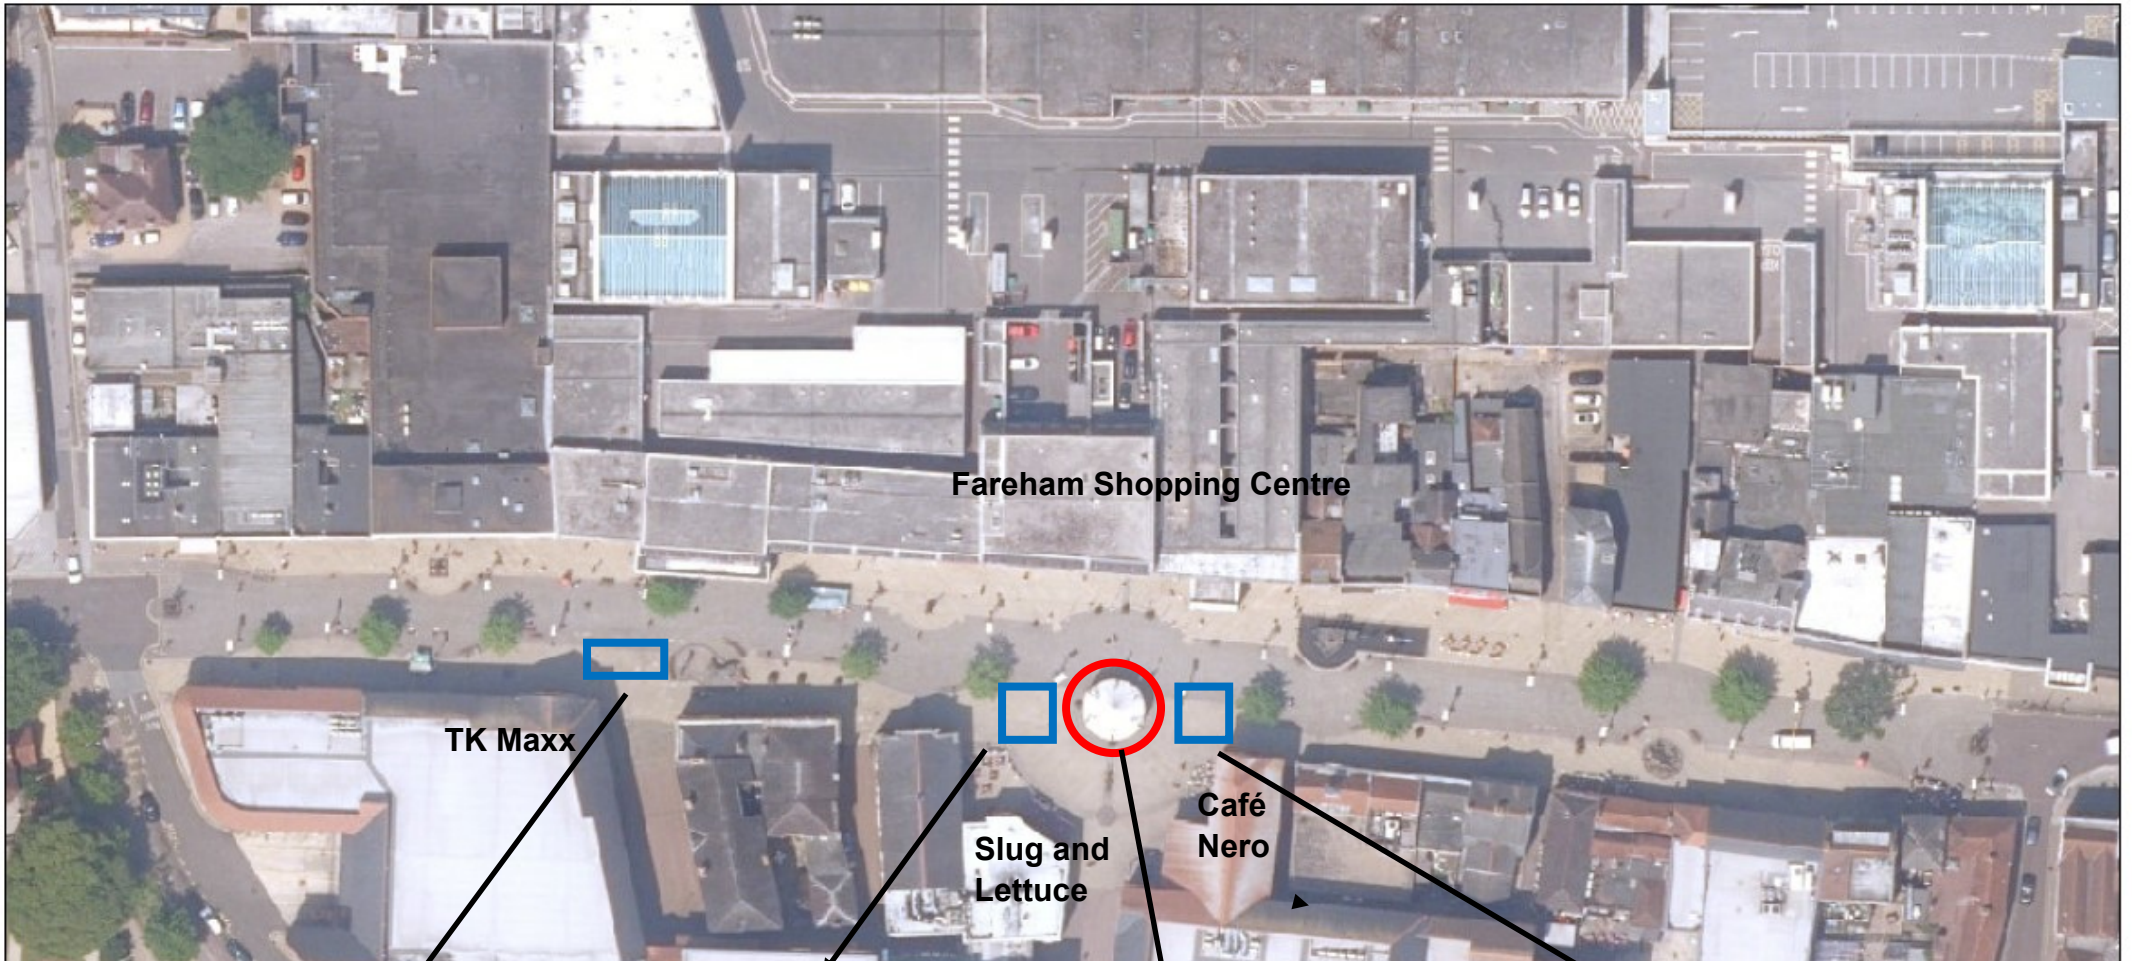

# West Steet Map

Space— Outside TK Maxx.  
 Suitable for large exhibitions, vehicles, trailers  
 No electricity available  
 Not undercover

Space—Next to podium, Slug  
 and Lettuce side  
 Suitable for small exhibitions  
 No electricity available  
 Not undercover

Performance podium  
 Suitable for performances, small  
 exhibition stand  
 Undercover  
 Electric power available

Space—Next to podium, Café  
 Nero side  
 Suitable for small exhibitions  
 No electricity available  
 Not undercover

November 29, 2019

Scale 1:1,071

**Consideration must be given to pedestrians, shop windows and entrances. Do not block the middle of the pedestrianised area. Ensure your set up is behind the red brick line.**