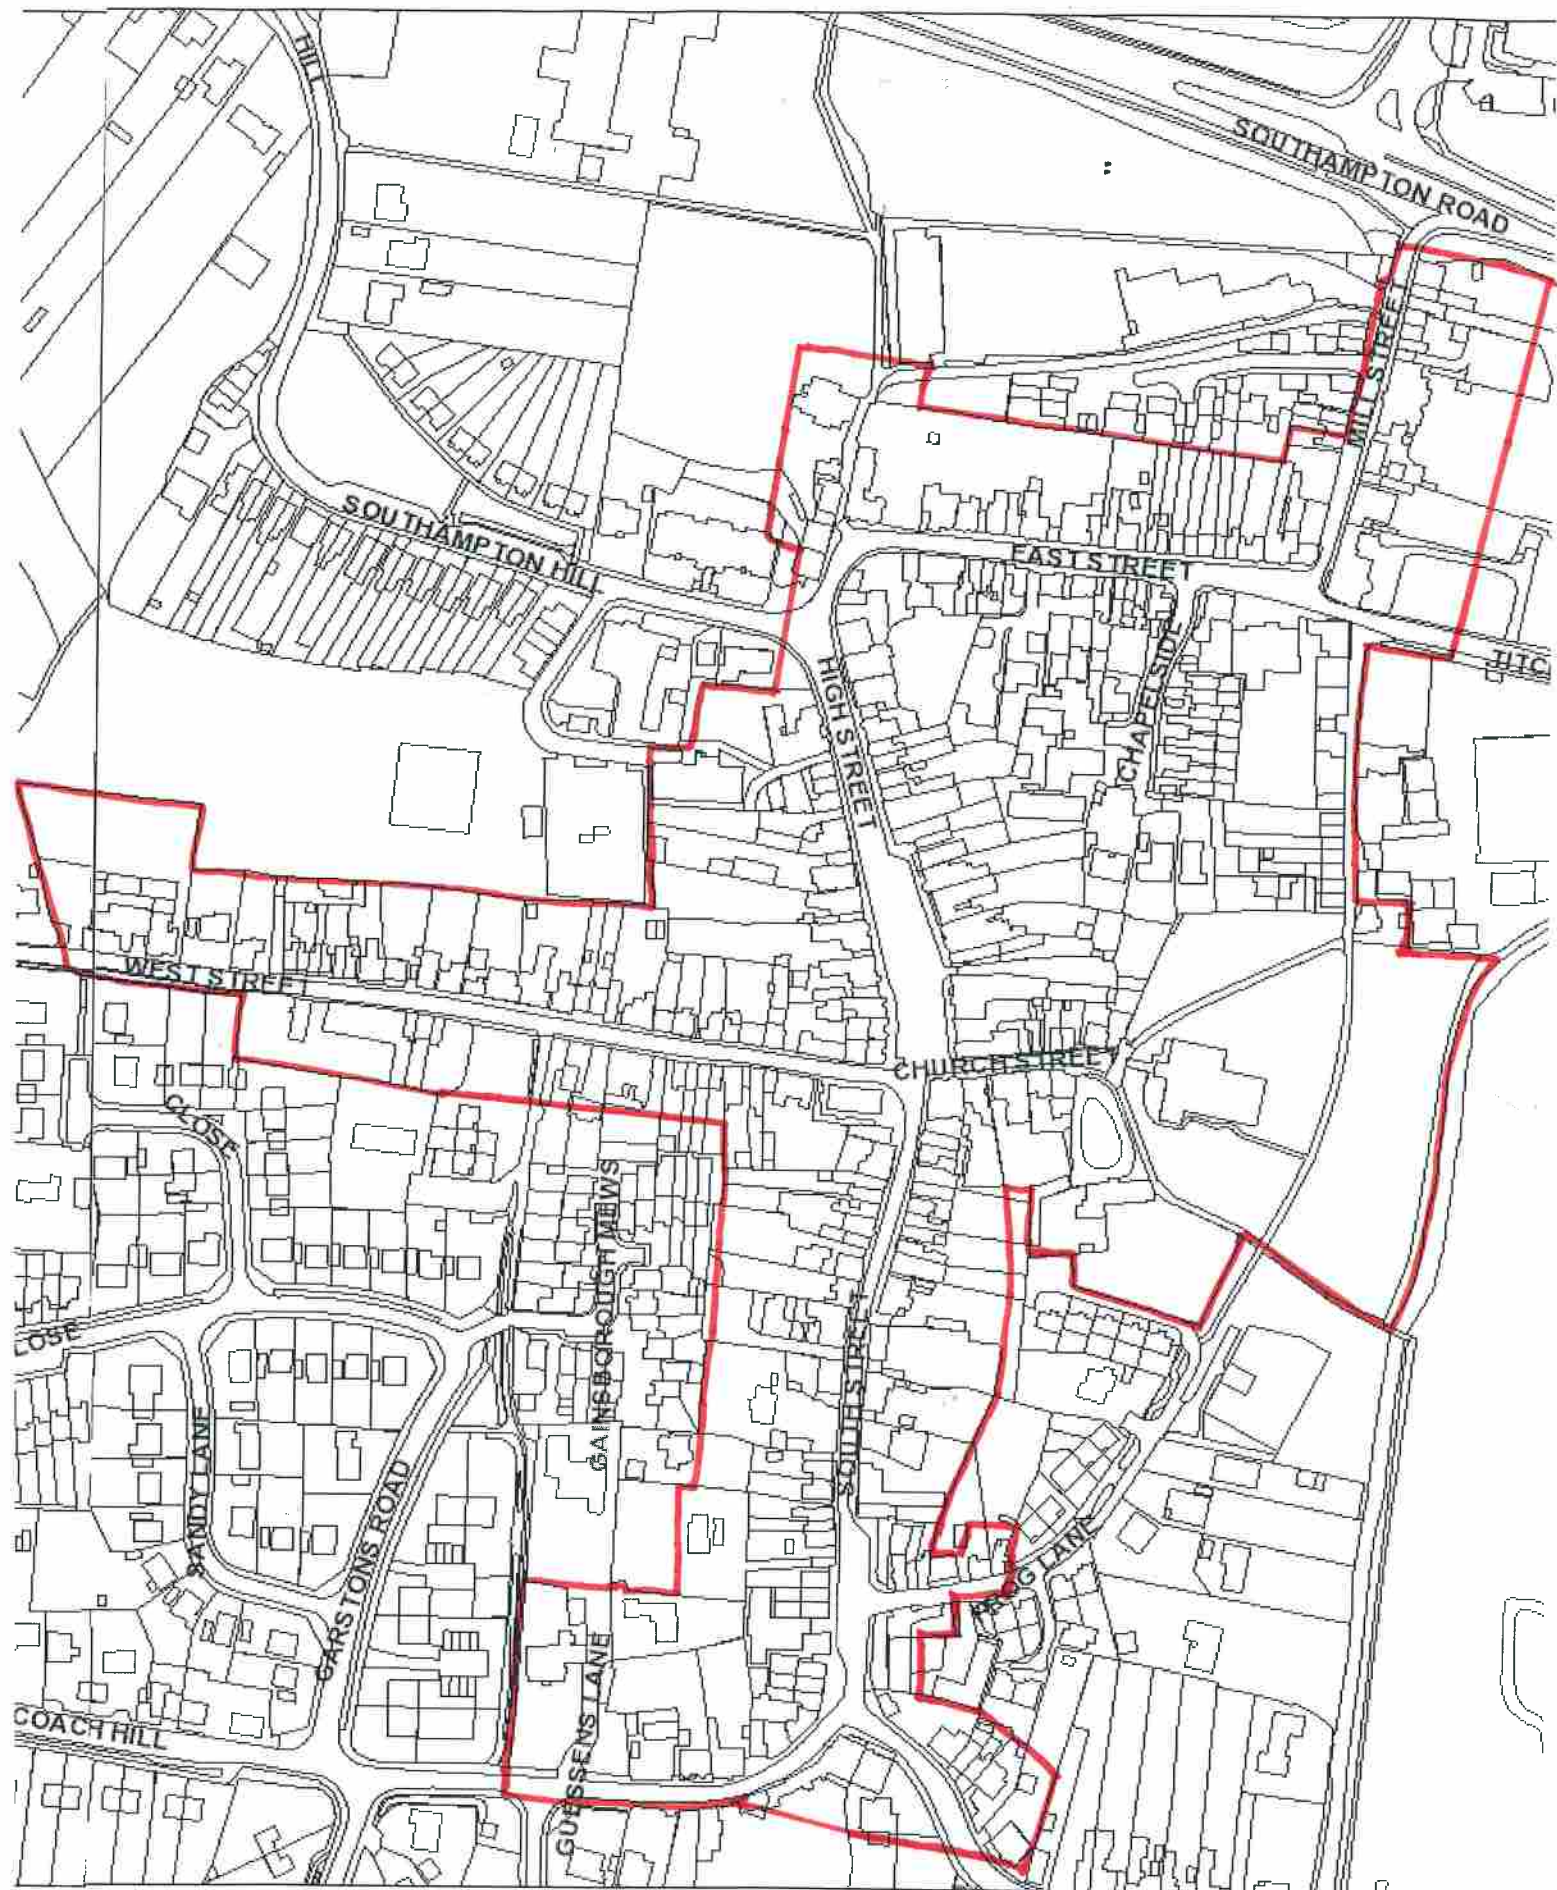

Pre-Registration Conservation Area - Fareham

FAREHAM
BOROUGH COUNCIL

© Crown copyright [and database rights] 2015 OS 100019110

Pre-Registration Conservation Area - Portchester

FAREHAM
BOROUGH COUNCIL

© Crown copyright [and database rights] 2015 OS 100019110

Pre-Registration Conservation Area - Titchfield